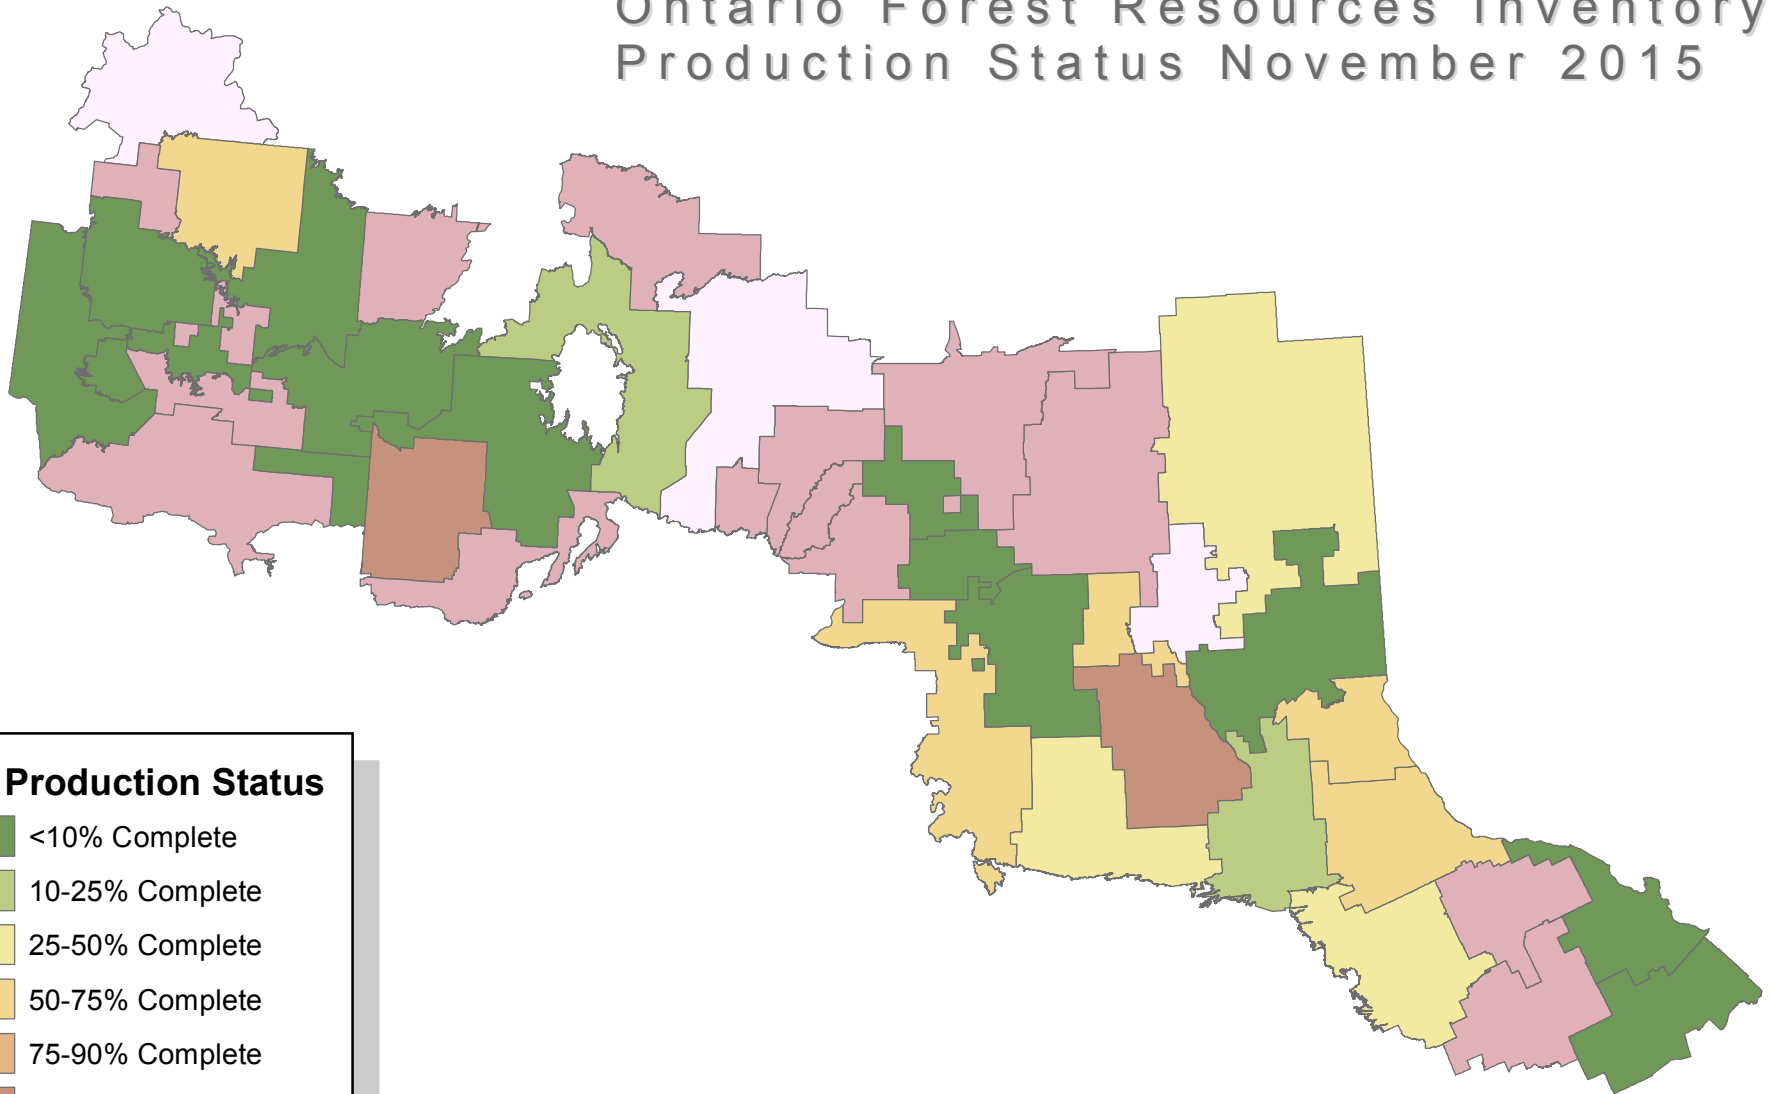

Ontario Forest Resources Inventory Production Status November 2015

FRI Production Status